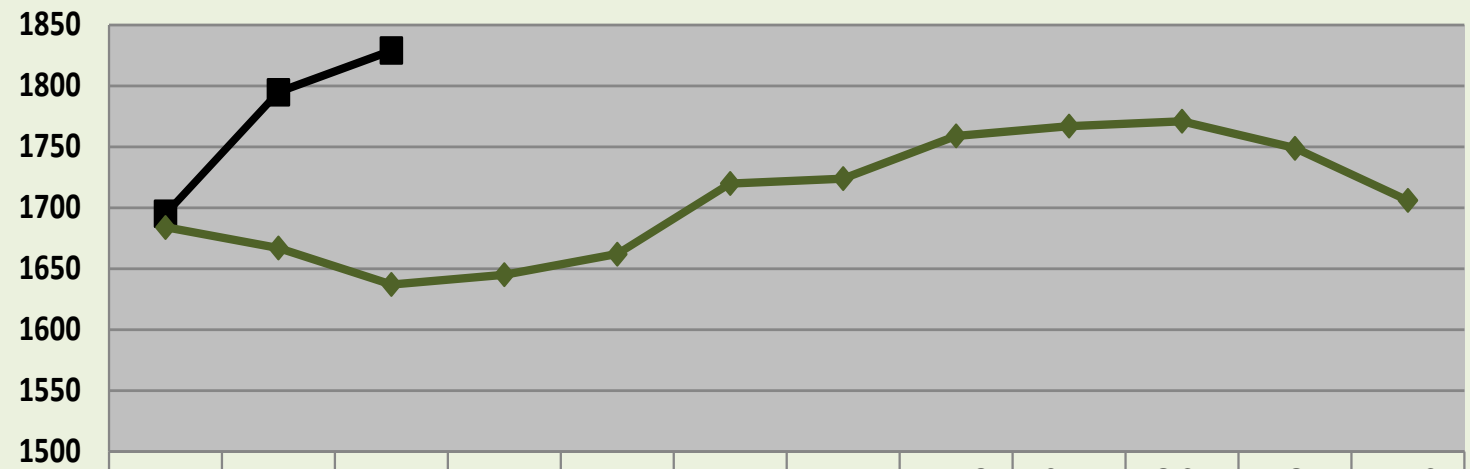

2023 DETENTION BUREAU – Jail Support Division

CLASSIFICATIONS

Average Daily Population

	JAN	FEB	MAR	APR	MAY	JUN	JUL	AUG	SEP	OCT	NOV	DEC
■ 2024	1695	1795	1829									
◆ 2023	1684	1667	1637	1645	1662	1720	1724	1759	1767	1771	1749	1706

Average ADP:	
2023	2024
1,708	1,773

2023 DETENTION BUREAU – Jail Support Division

CLASSIFICATIONS

Total Number of Inmates Booked

	JAN	FEB	MAR	APR	MAY	JUN	JUL	AUG	SEP	OCT	NOV	DEC
■ 2024	1004	986	1078									
◆ 2023	960	906	1061	974	1062	982	1014	1048	987	1034	959	889

<u>Average Booked:</u>	
<u>2023</u>	<u>2024</u>
990	1,023