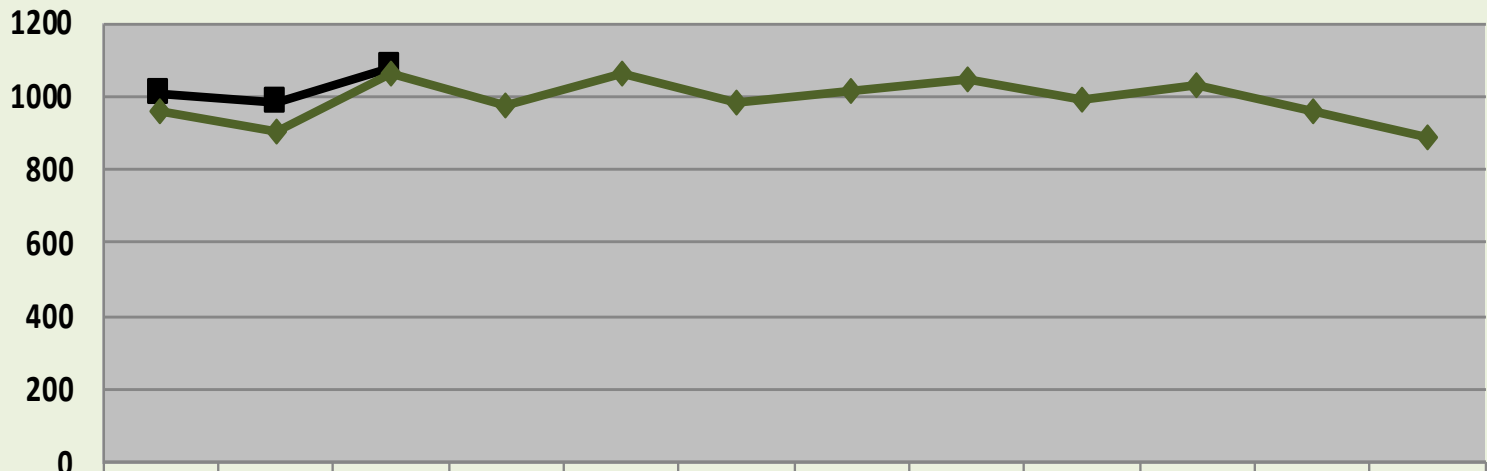

2023 DETENTION BUREAU – Jail Support Division

CLASSIFICATIONS

Average Daily Population

	JAN	FEB	MAR	APR	MAY	JUN	JUL	AUG	SEP	OCT	NOV	DEC
■ 2024	1695	1795	1829									
◆ 2023	1684	1667	1637	1645	1662	1720	1724	1759	1767	1771	1749	1706

Average ADP:	
2023	2024
1,708	1,773

2023 DETENTION BUREAU – Jail Support Division

CLASSIFICATIONS

Total Number of Inmates Booked

	JAN	FEB	MAR	APR	MAY	JUN	JUL	AUG	SEP	OCT	NOV	DEC
■ 2024	1004	986	1078									
◆ 2023	960	906	1061	974	1062	982	1014	1048	987	1034	959	889

<u>Average Booked:</u>	
<u>2023</u>	<u>2024</u>
990	1,023