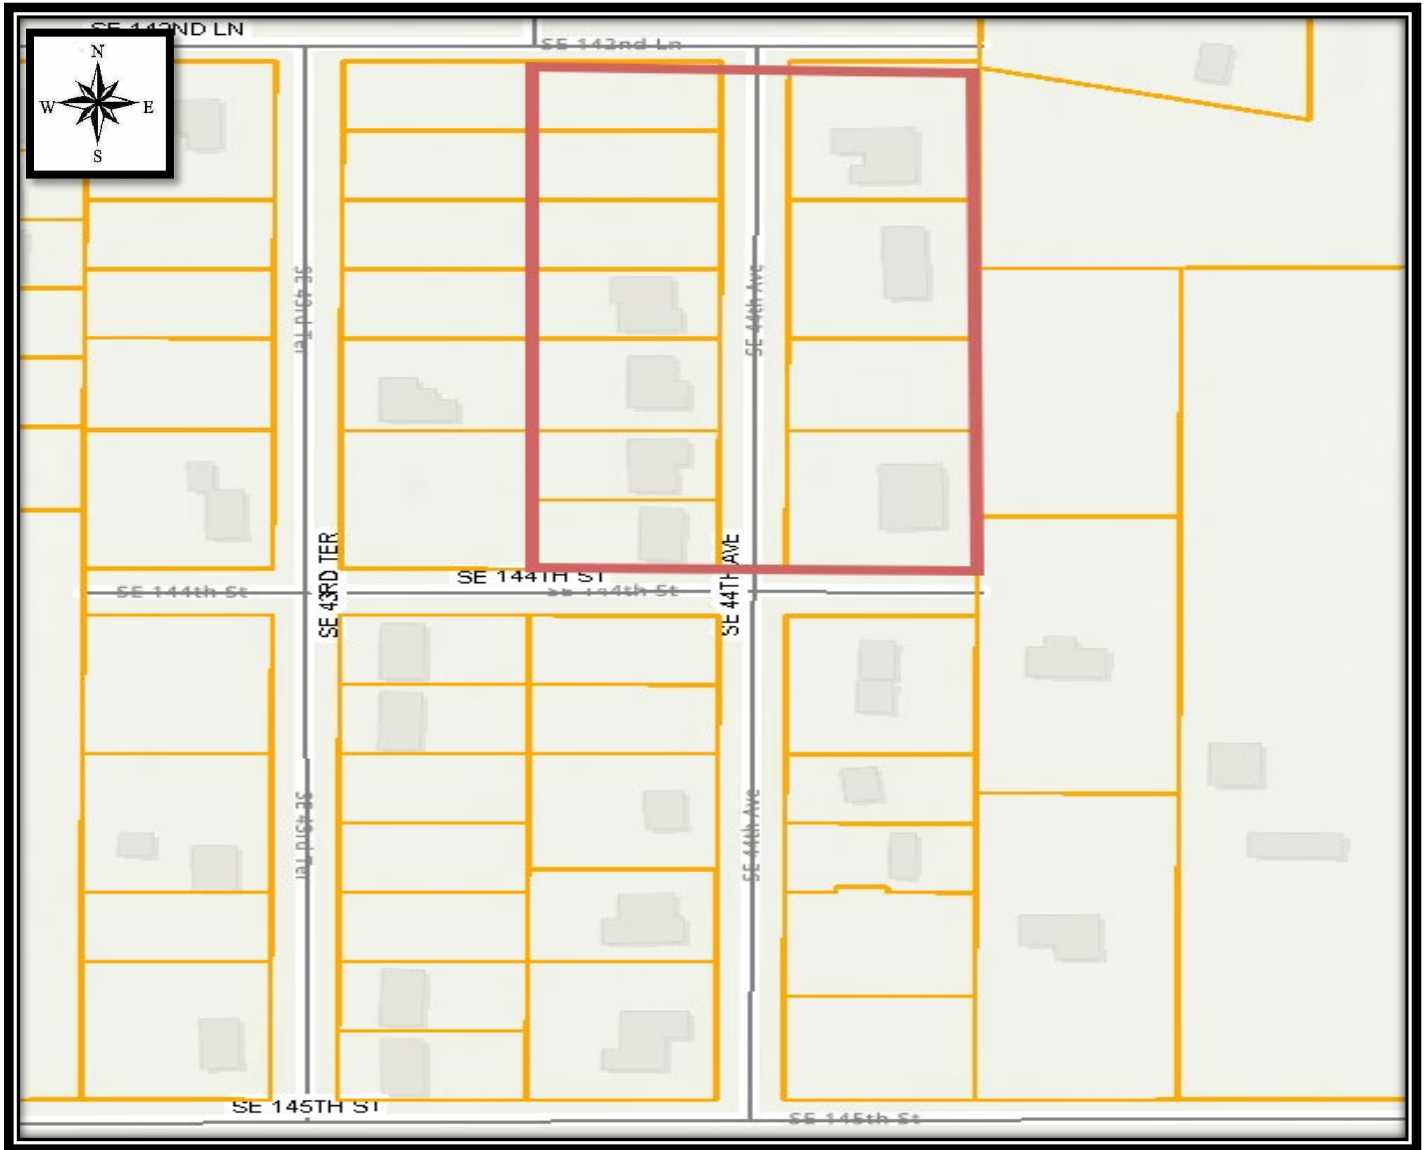

BELLEVEIW HEIGHTS ESTATES UNIT 8 (SE 44th AVE) LOCATION MAP

BELLEVEIW HEIGHTS ESTATES UNIT 8 (SE 44th AVE) LOCATION MAP

 DENOTES PROJECT LIMITS