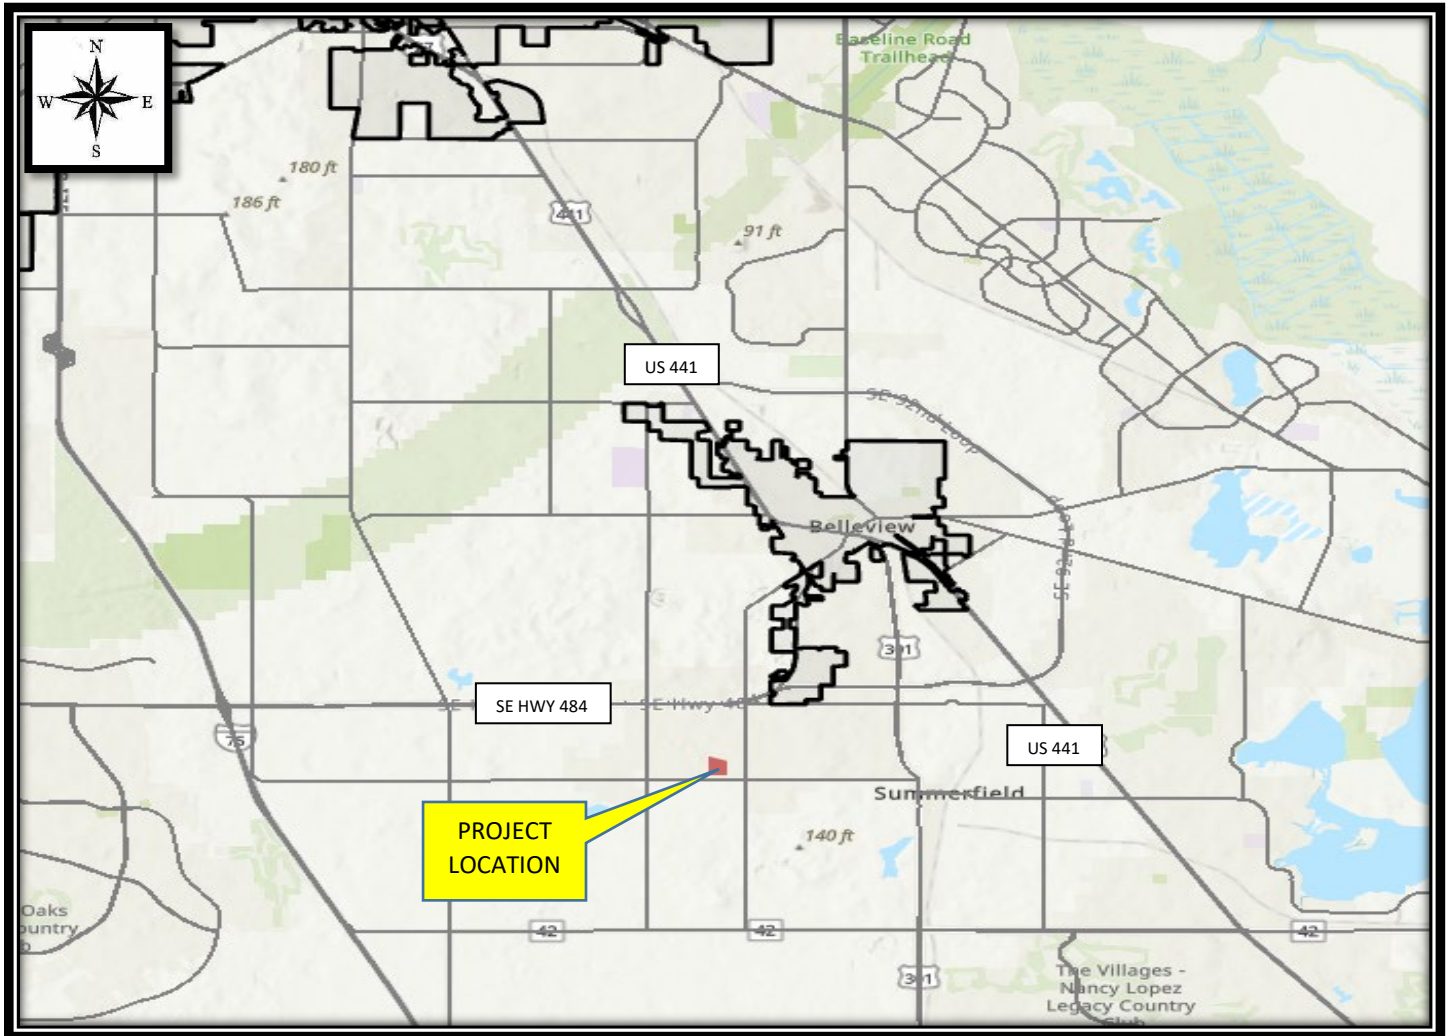

BELLEVEIW HEIGHTS ESTATES UNIT 8 (SE 44th AVE) LOCATION MAP

BELLEVEIW HEIGHTS ESTATES UNIT 8 (SE 44th AVE) LOCATION MAP

 DENOTES PROJECT LIMITS