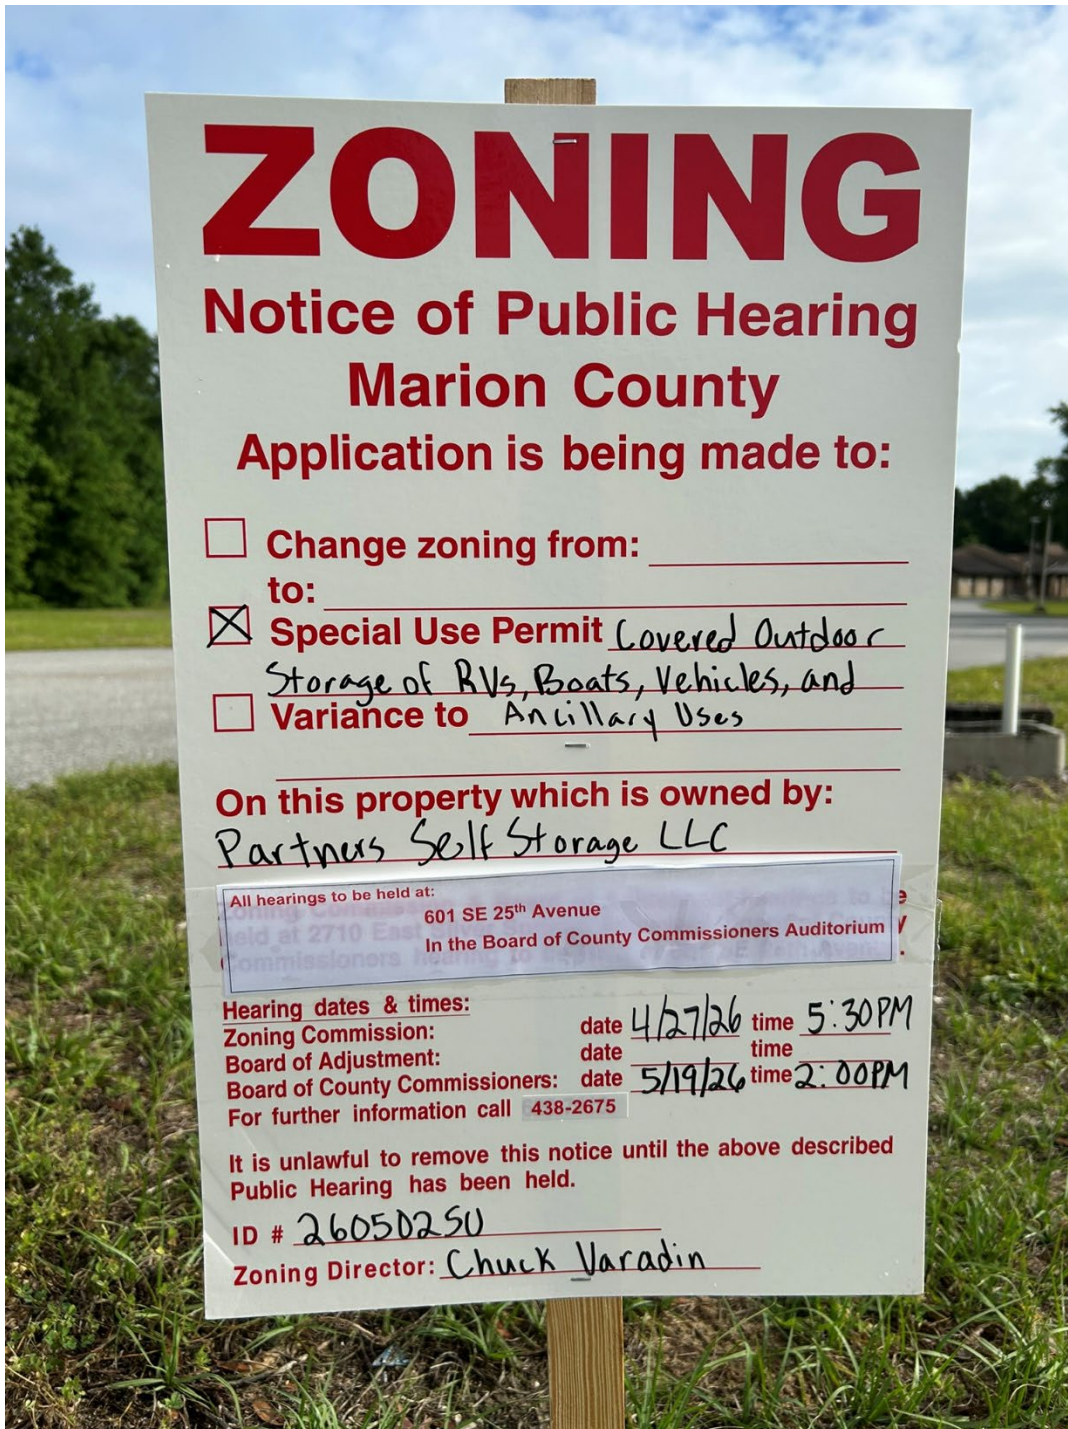

260502SU Site and Area Photographs

Sign was posted and photos were taken on April 8th, 2026.

Figure 1

Sign #1 Posted at Intersection of E Hwy 25 & SE Hwy 25A (Close Up), Facing N

Figure 2

Sign #1 Posted at Intersection of E Hwy 25 & SE Hwy 25A, Facing N

Figure 3

View of E Hwy 25 from Sign #1, Facing W

Figure 4

View of Intersection of E Hwy 25 & SE Hwy 25A from Sign #1, Facing S

Figure 5

View of E Hwy 25 from Sign #1, Facing E

Figure 6

Sign #2 Posted Near East Property Line (Close Up), Facing N

Figure 7

Sign #2 Posted Near East Property Line (Backed Up), Facing N

Figure 8

View of E Hwy 25 from Sign #2, Facing W

Figure 9

View of Highland Belleview East PUD Construction Site, Facing S

Figure 10

View of E Hwy 25 from Sign #2, Facing E