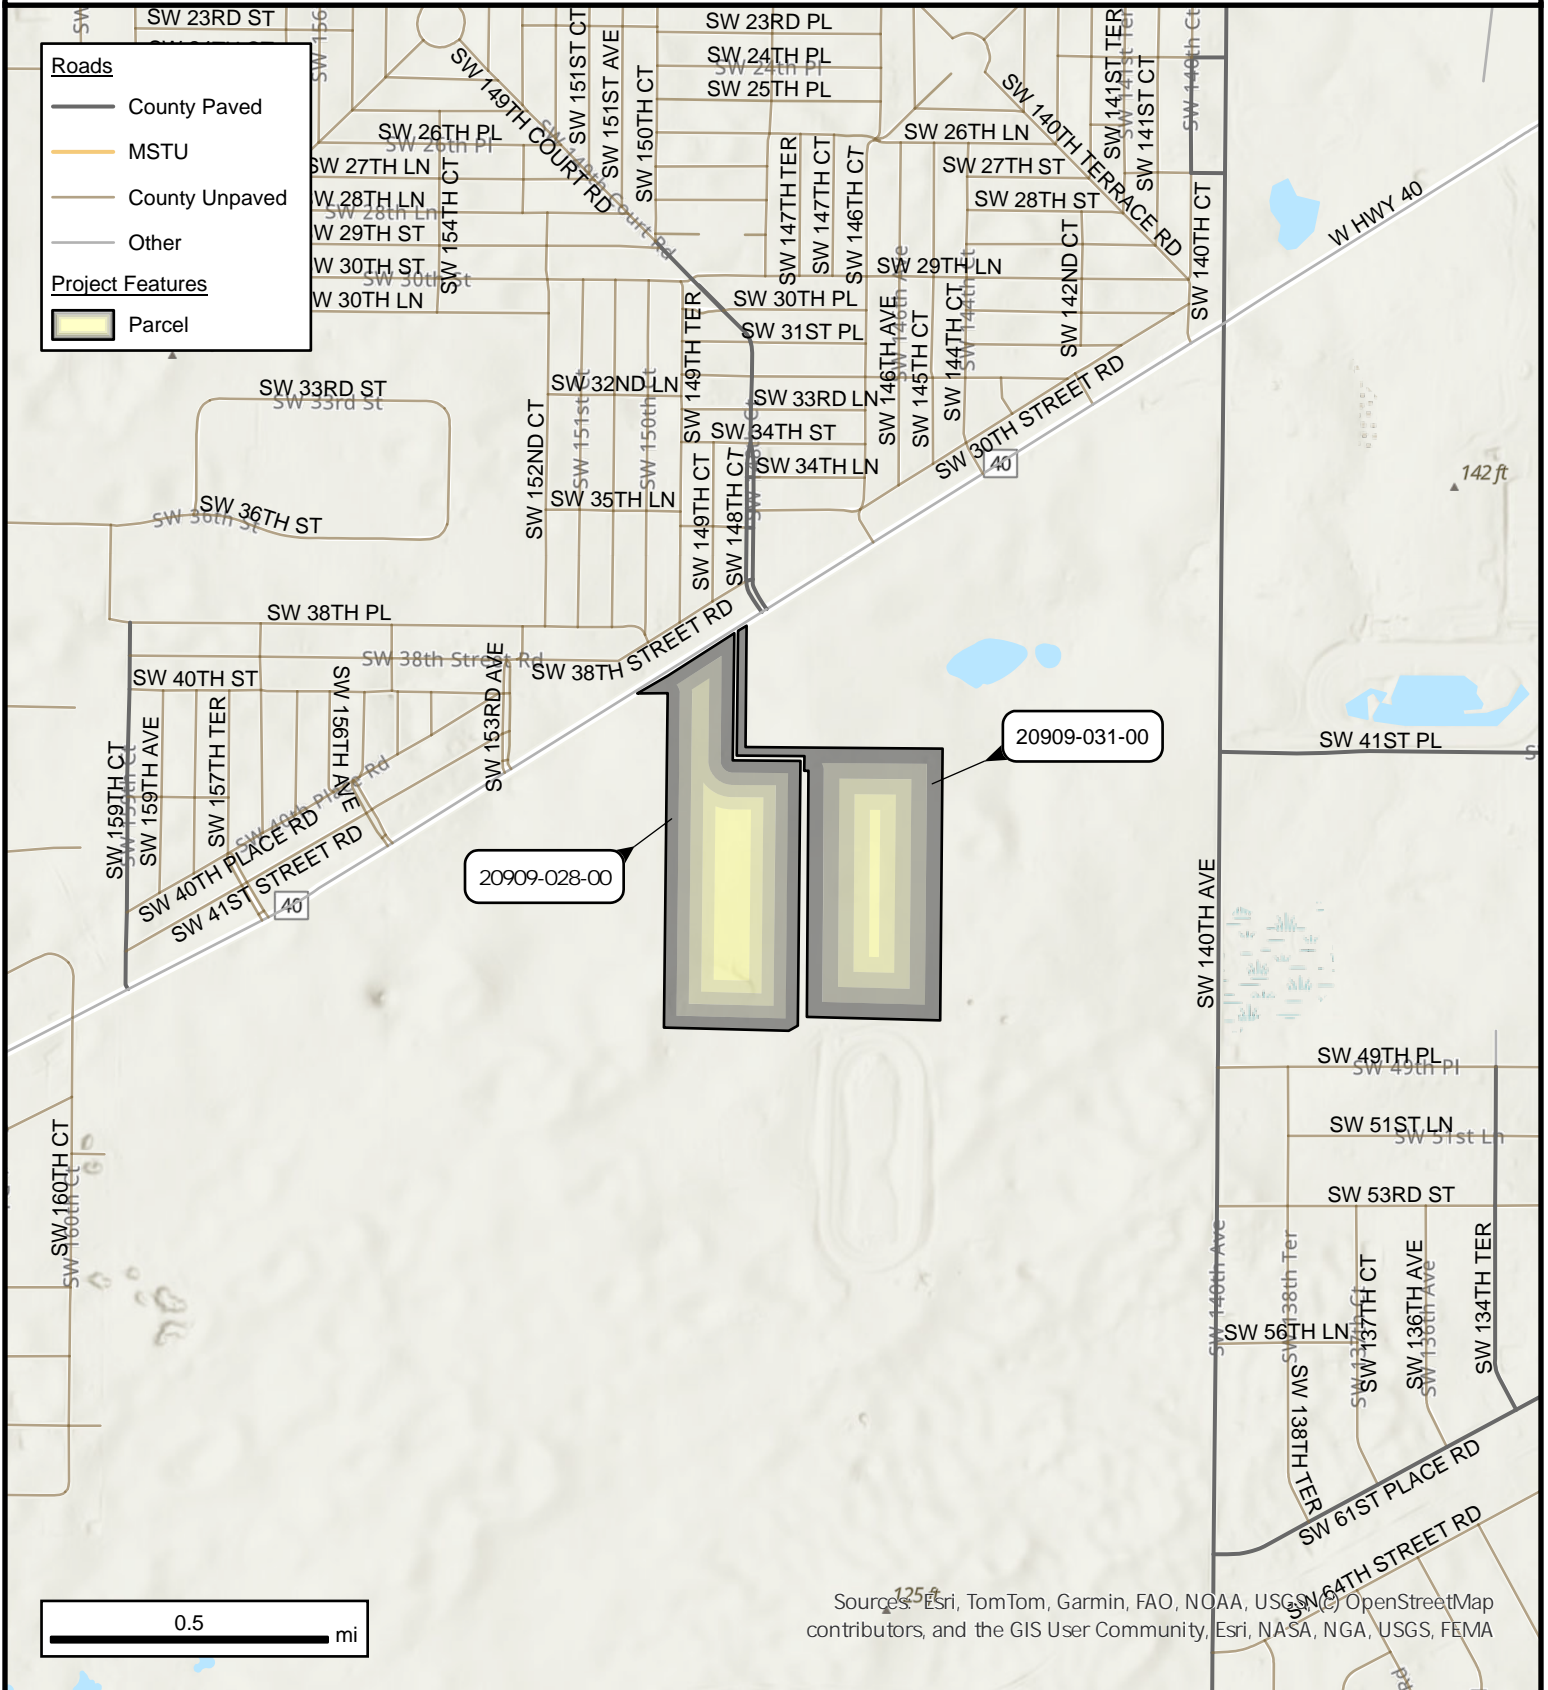

Watching Park Farms Ag Lot Split Waiver to County MSBU PID 20909-028-00 & 20909-031-00

0.5 mi

Sources: Esri, TomTom, Garmin, FAO, NOAA, USGS, and OpenStreetMap contributors, and the GIS User Community, Esri, NASA, NGA, USGS, FEMA

File Path:
\\mcbcc1\dfs\GIS_TR\Jason.Freeman\Engineering
Services\Maps\MCBCC

Author: Jason Freeman
Printed: June 1, 2026
Scale: 1:22,000

Marion County Office of the County Engineer
Asset Management Section
412 SE 25th Avenue
Ocala, FL 34471