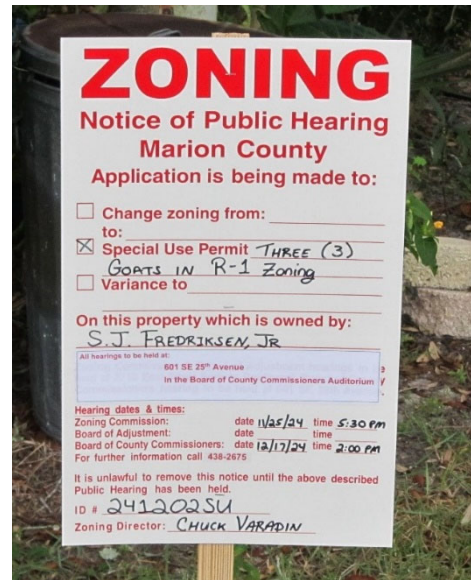

Views of site from SE 157th Place looking east to west beginning at site's northeast corner then across the northeastern goat pasture/forage/play area to the on-site residence.

Views of site from SE 158th Street looking west to east beginning at site's southwest corner across the goat pasture/forage areas and storage buildings (with neighbors early morning visit with the goats).

View of the goats with the as some community members are visiting

View of recent news article posted on the fencing.

Residences on SE 157th Place east of site's northeast goat area,

Views site's SE 157th Place northwest corner going west to north.

1.

2.

View northwest from SE 157th Place north along SE 93rd Ave.

3.

View of residence south of site.

View of residence southwest of site.

October 23, 2024 Google Earth View

Year Built for Surrounding Residences, per Marion County Property Appraiser's Office