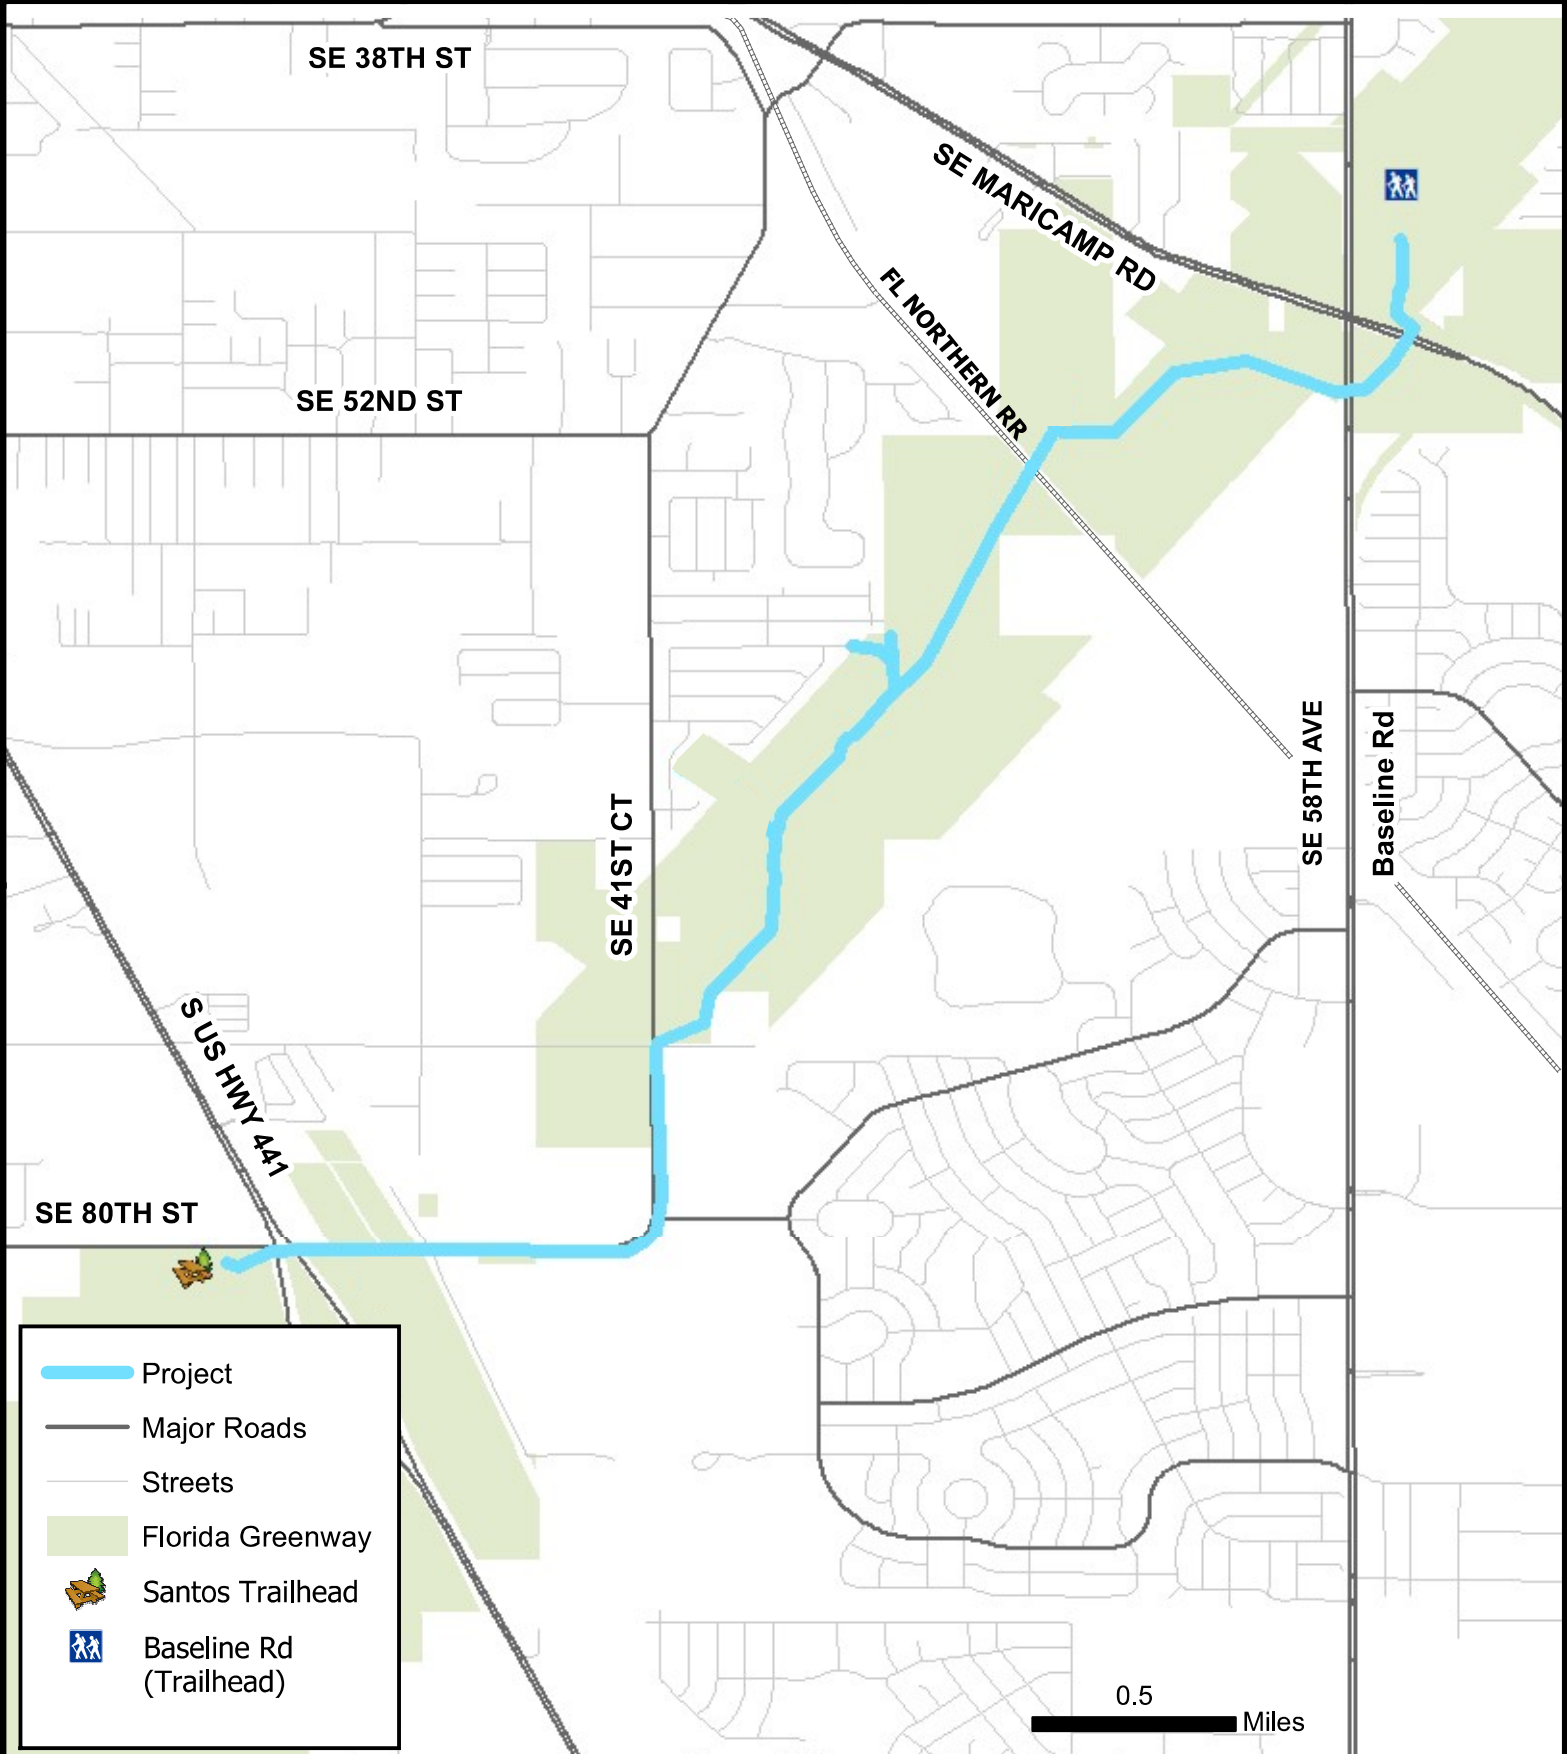

Cross Florida Greenway Paved Trail  
(From Baseline Rd to Santos Trailhead)  
TIP#000024

-  Project
-  Major Roads
-  Streets
-  Florida Greenway
-  Santos Trailhead
-  Baseline Rd (Trailhead)

0.5 Miles