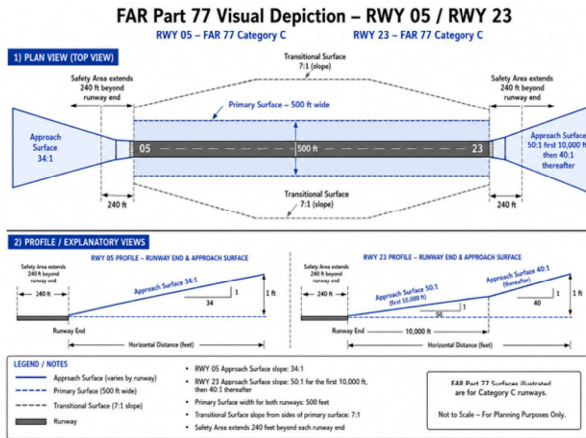

Legend

- Municipal Boundaries
- Parcels
- Streets
- Runway Approach Areas
- Overlap Area

Symbol	Zoning Classification
A-1	Agriculture
B-4	Business
M-1 & 2	Industrial
R-1	Residential

MARION COUNTY AIRPORT

RUNWAY APPROACH SURFACE