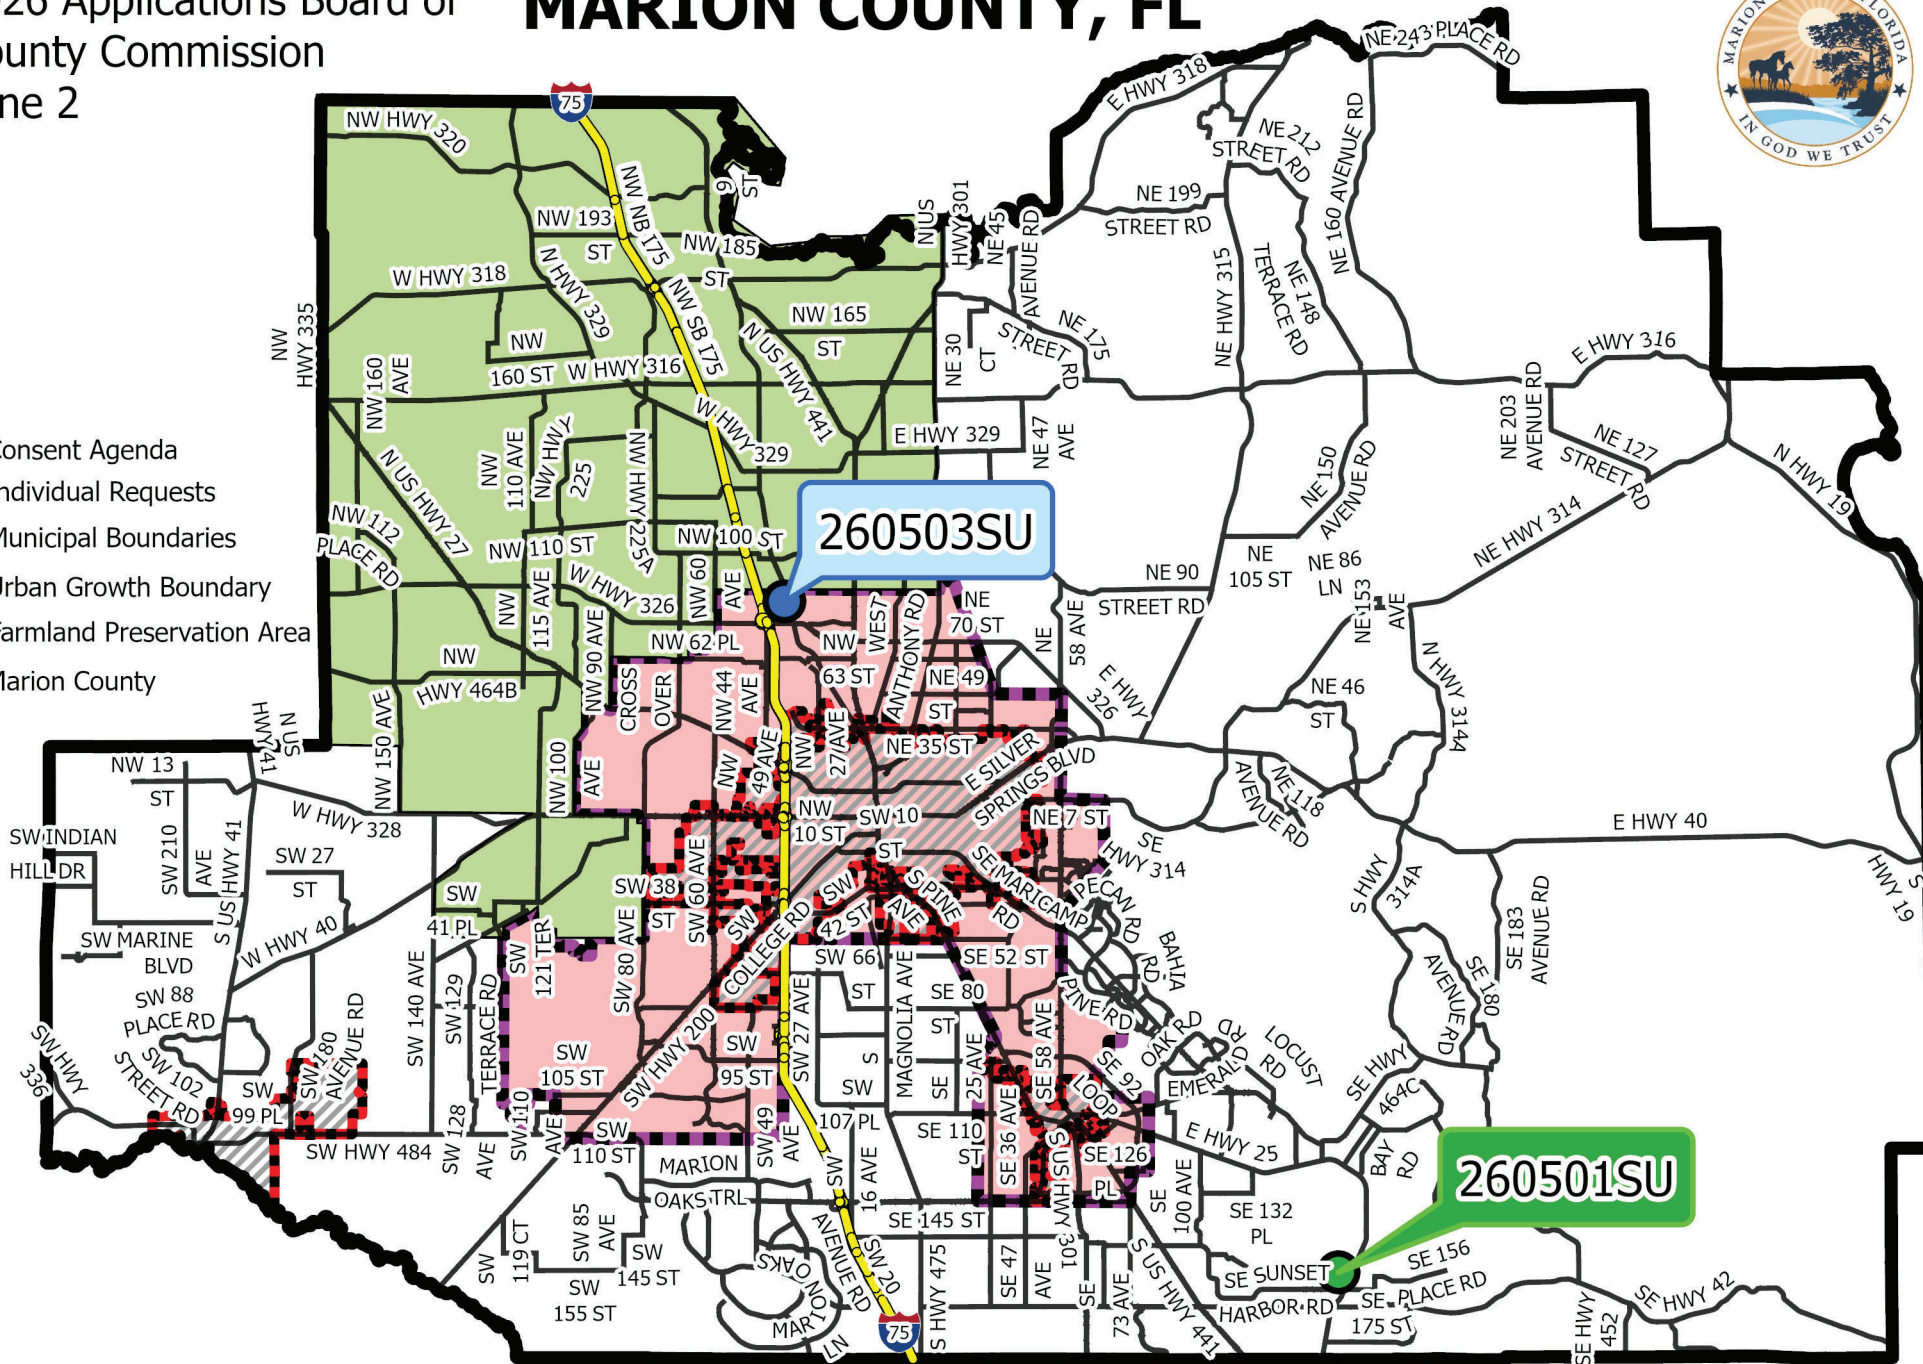

MARION COUNTY, FL

- Consent Agenda
- Individual Requests
- Municipal Boundaries
- Urban Growth Boundary
- Farmland Preservation Area
- Marion County

Disclaimer: All provided GIS data is to be considered a generalized spatial representation which is subject to revisions. The feature boundaries are not to be used to establish legal boundaries. For specific information, contact the appropriate county department or agency. This information is provided as a visual representation only and is not intended to be used as a legal or official representation of legal boundaries.

0 2.5 5 Miles

Date: 4/30/2026
Department: Growth Services

Scale: 1:350,000