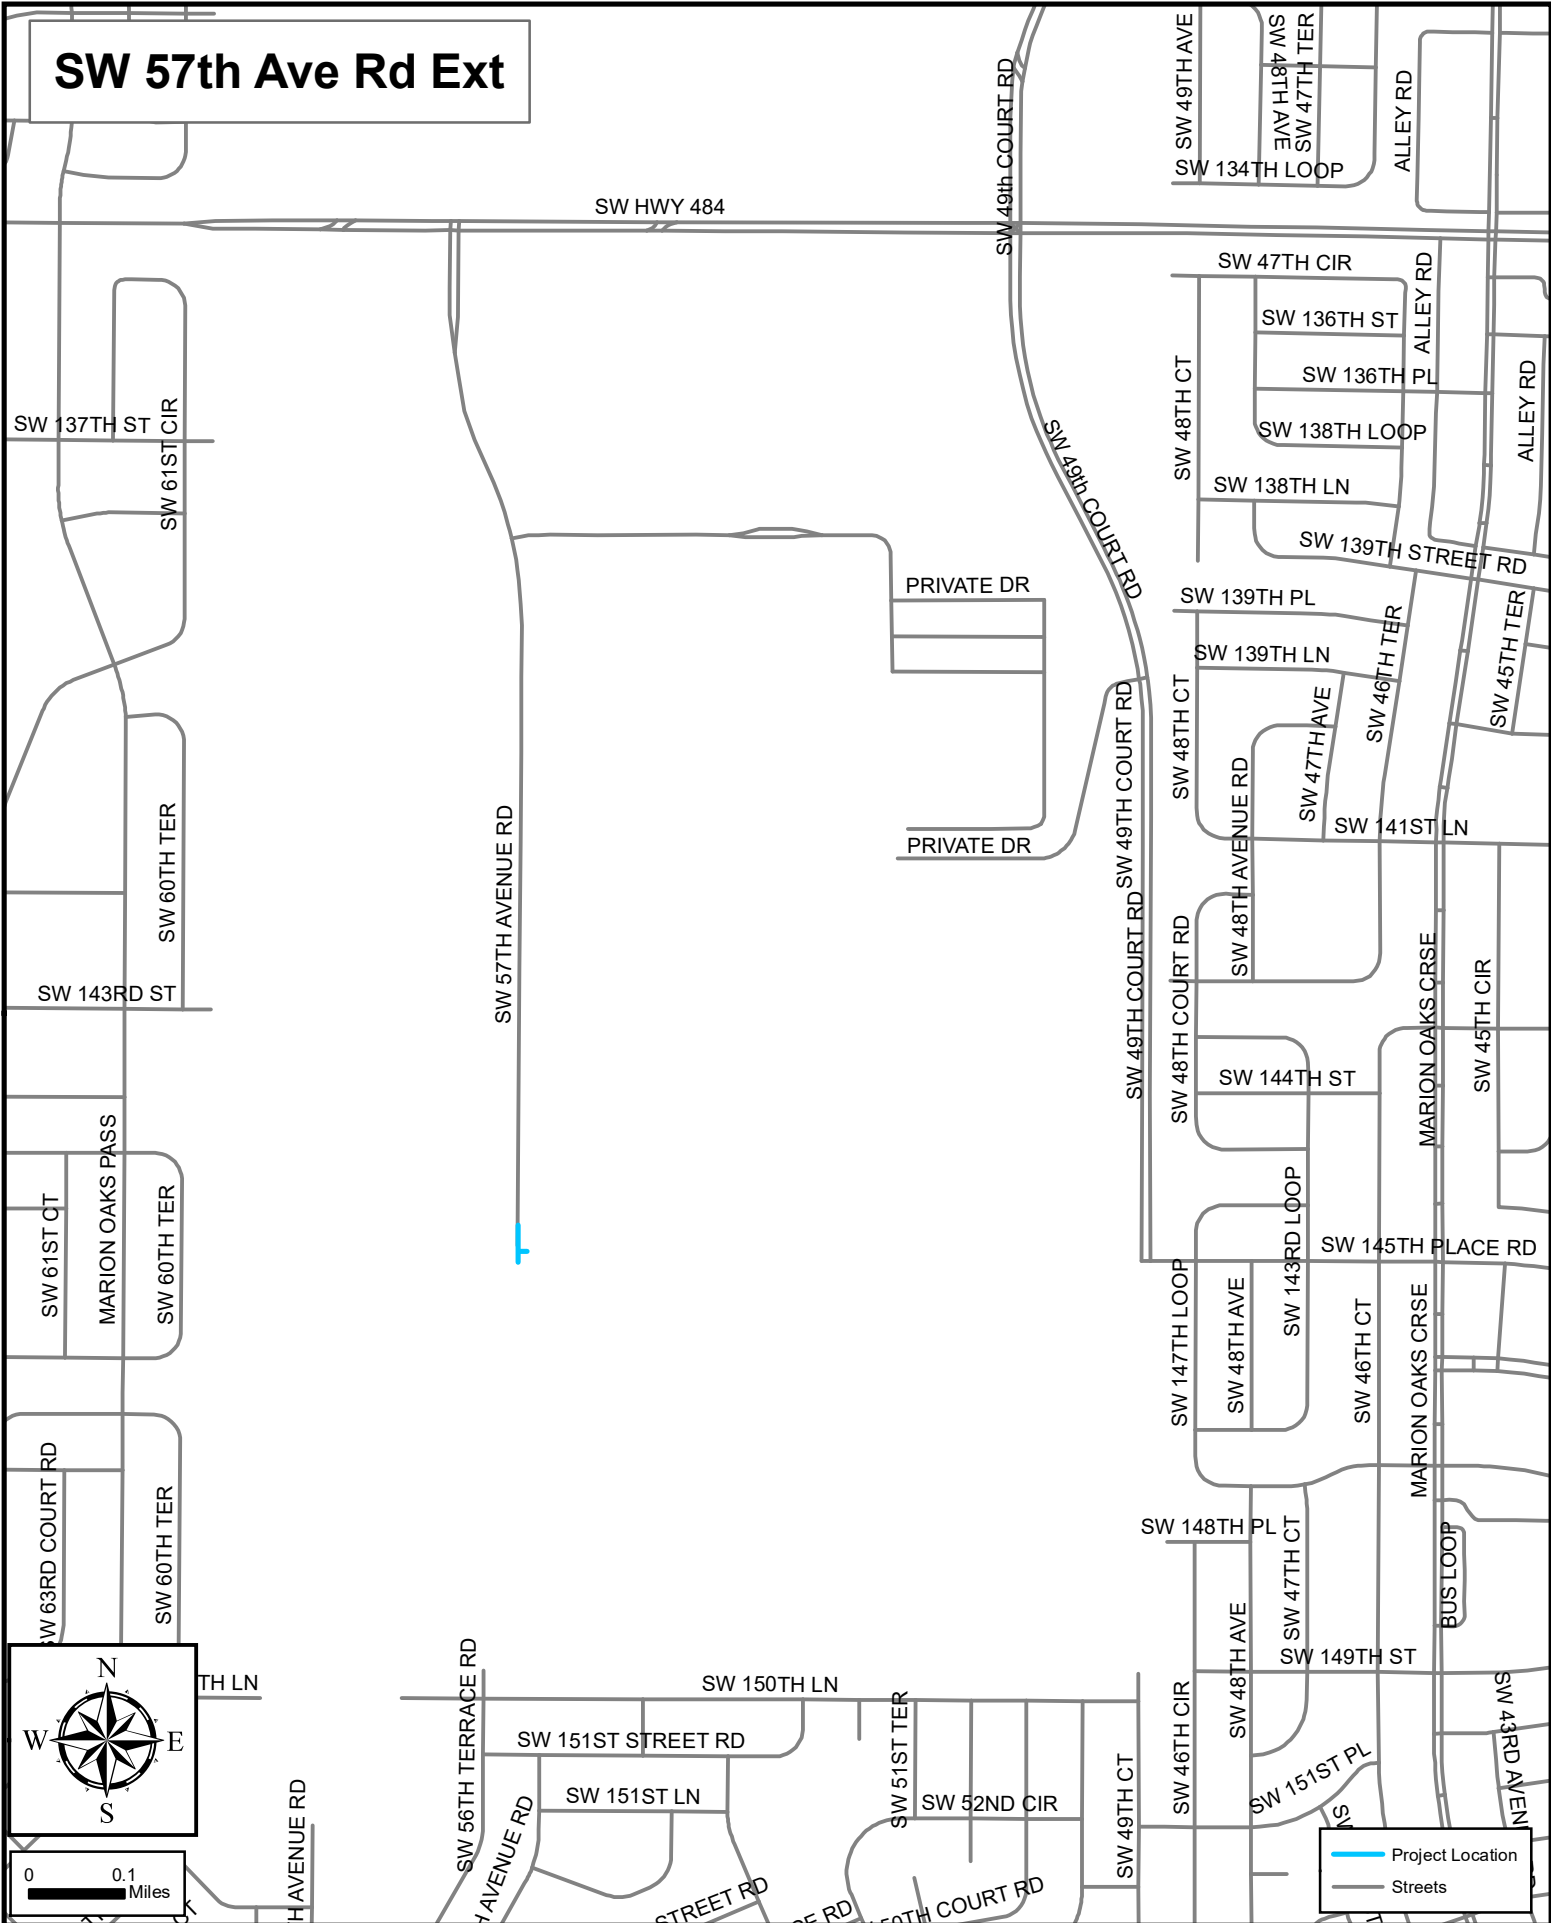

SW 57th Ave Rd Ext

Map Location:
\\mcbcc1\dfs\gis_TR\Loretta.Beam\MAPS\
Engineering Services\Steven
SW57AVERDEXT_042424.mxd

Technician:LB
Printed: 04/24/2024

Marion County Office of the County Engineer
Asset Management Section
412 SE 25th Avenue
Ocala, FL 34471